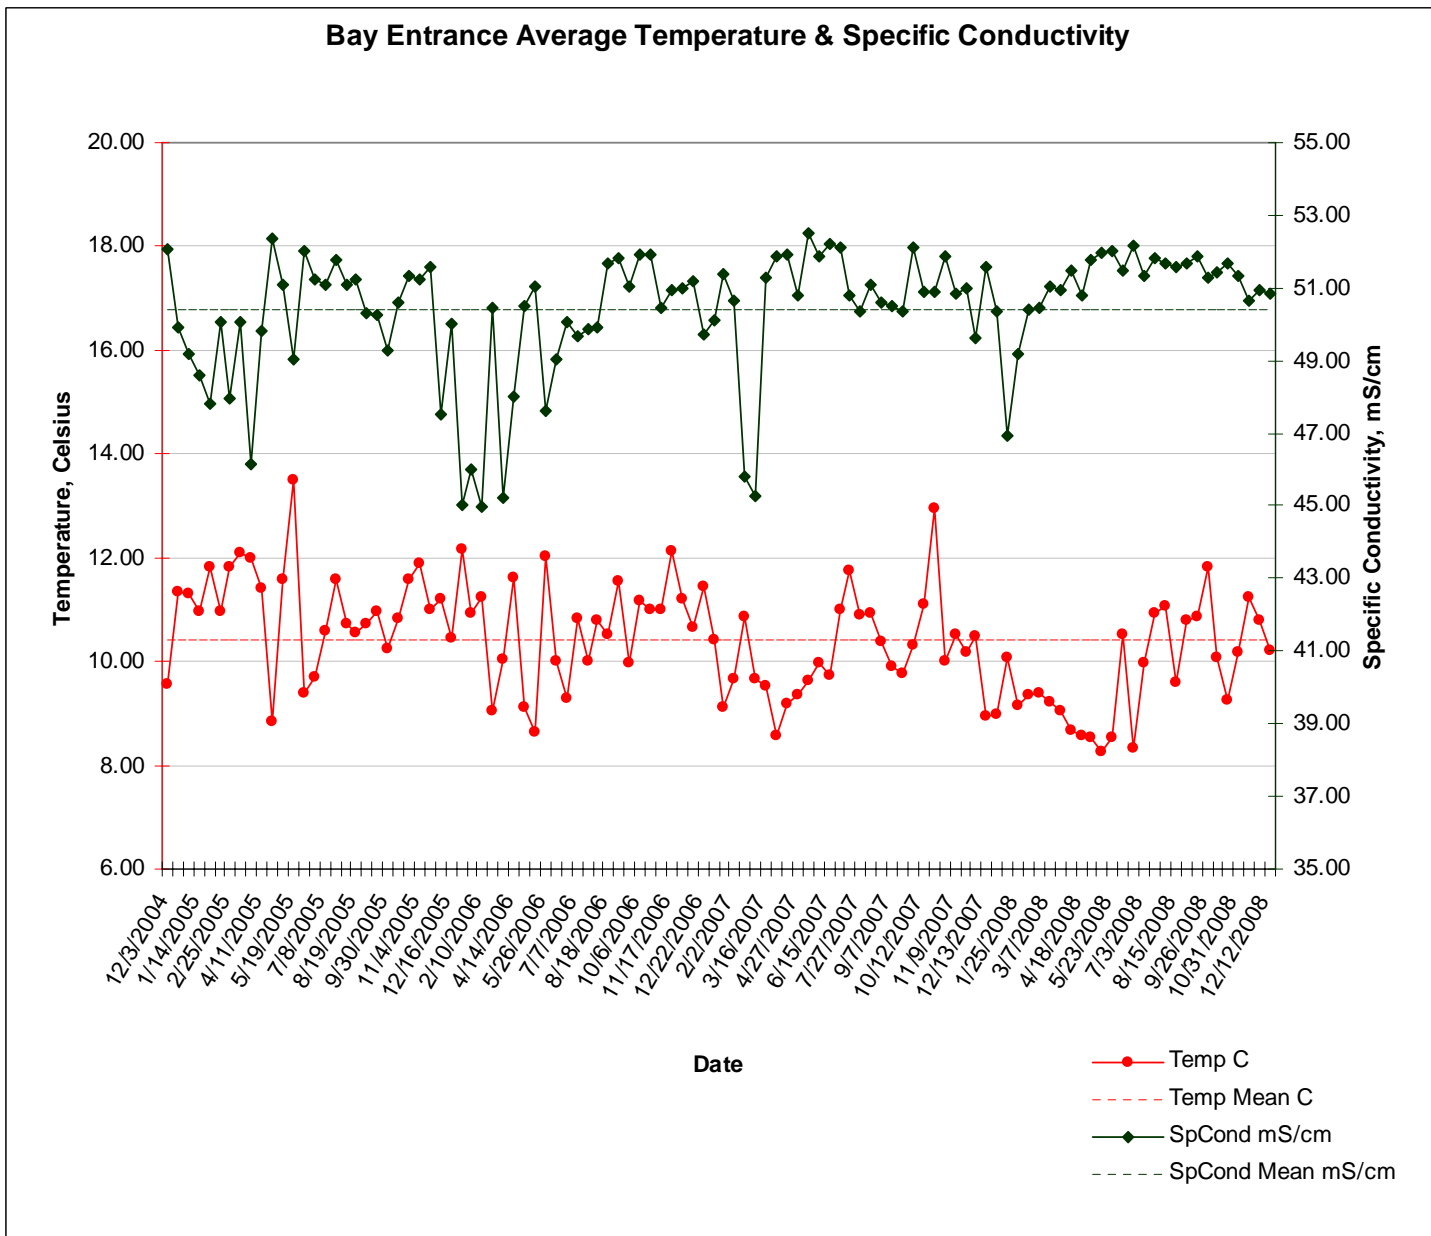

Humboldt Bay Entrance Water Quality Figures, Data Collected Dec 2004 – present

Humboldt Bay Entrance Water Quality Figures, Data Collected Dec 2004 – present

Humboldt Bay Entrance Water Quality Figures, Data Collected Dec 2004 – present