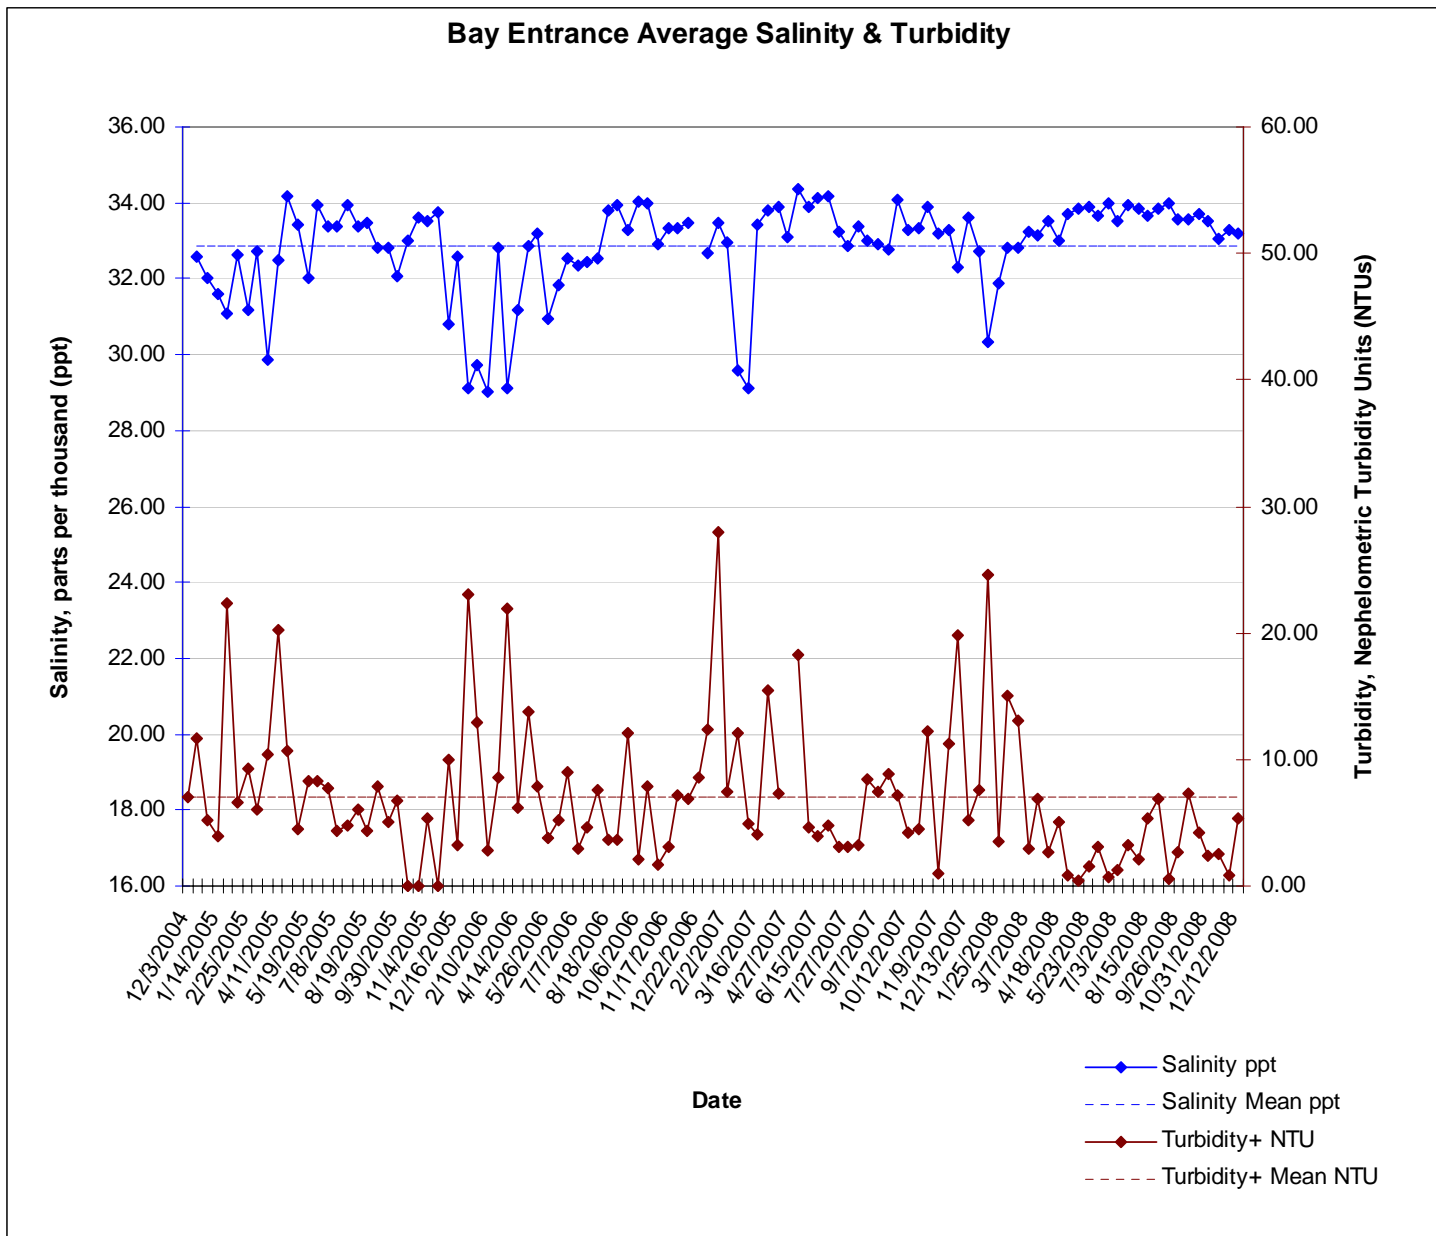

Humboldt Bay Entrance Water Quality Figures, Data Collected Dec 2004 – present

Humboldt Bay Entrance Water Quality Figures, Data Collected Dec 2004 – present

Humboldt Bay Entrance Water Quality Figures, Data Collected Dec 2004 – present