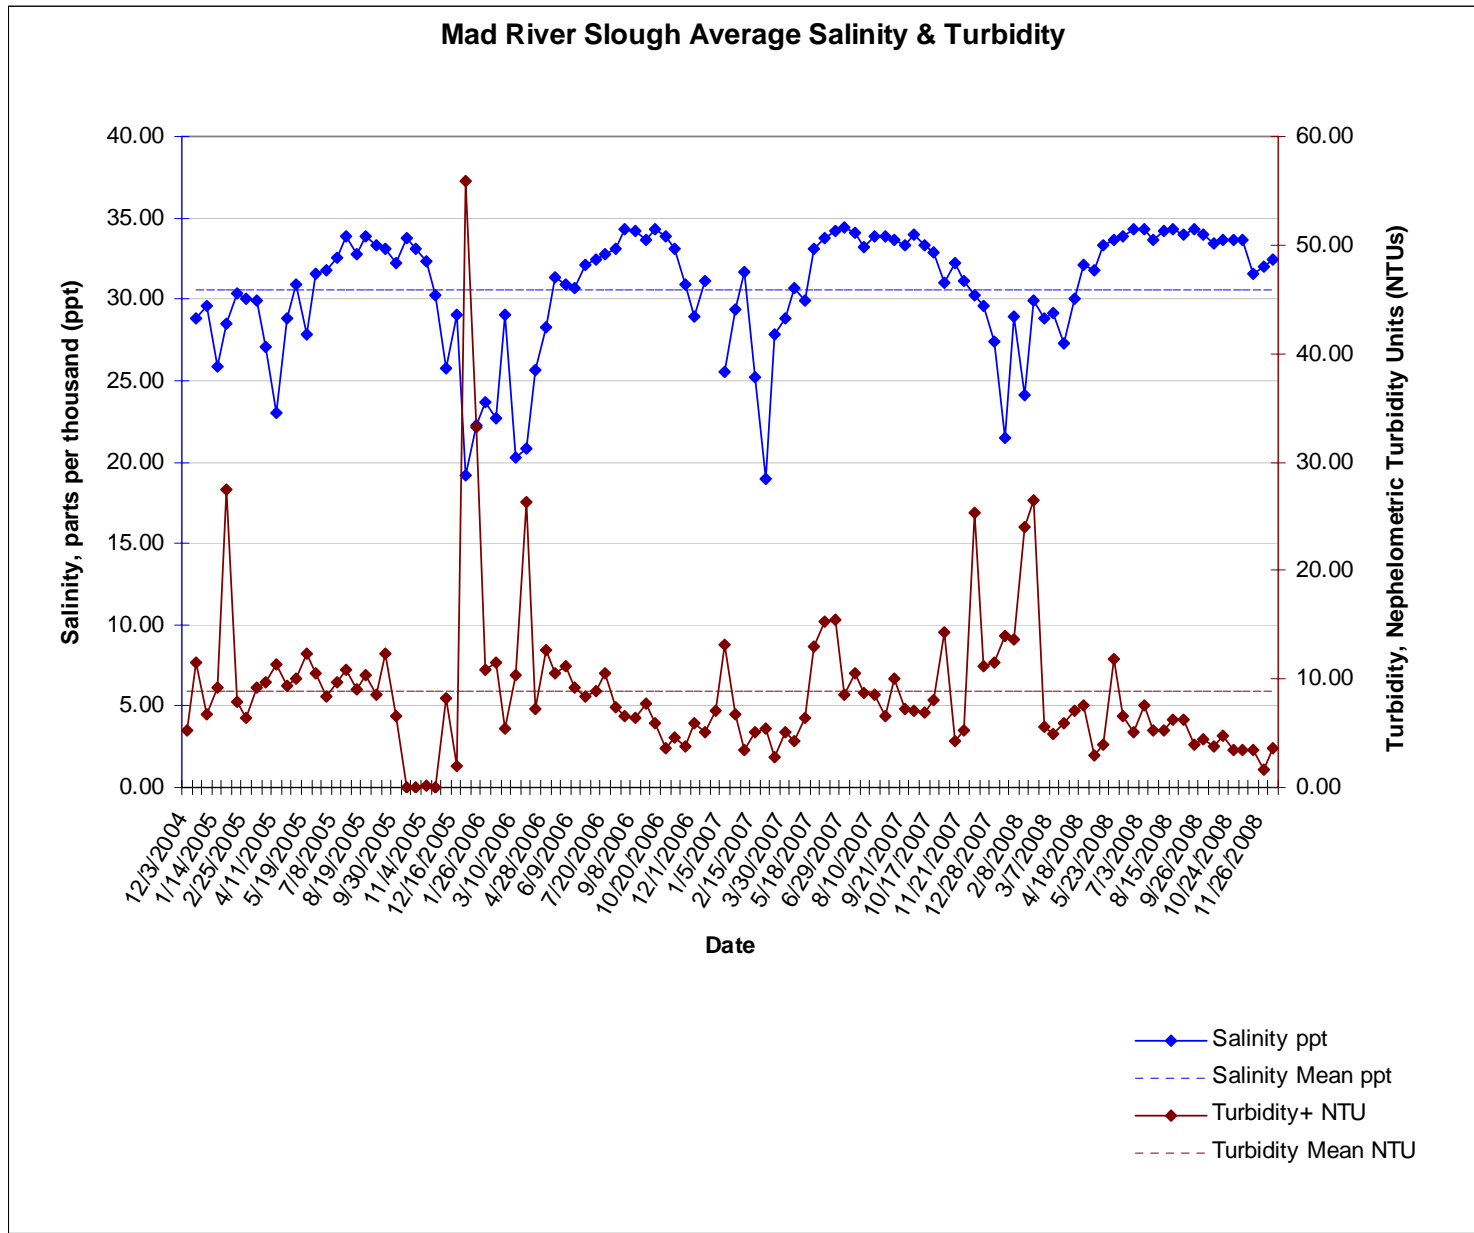

Mad River Slough Water Quality Figures, Data Collected Dec 2004 – present

Mad River Slough Water Quality Figures, Data Collected Dec 2004 – present

Mad River Slough Water Quality Figures, Data Collected Dec 2004 – present