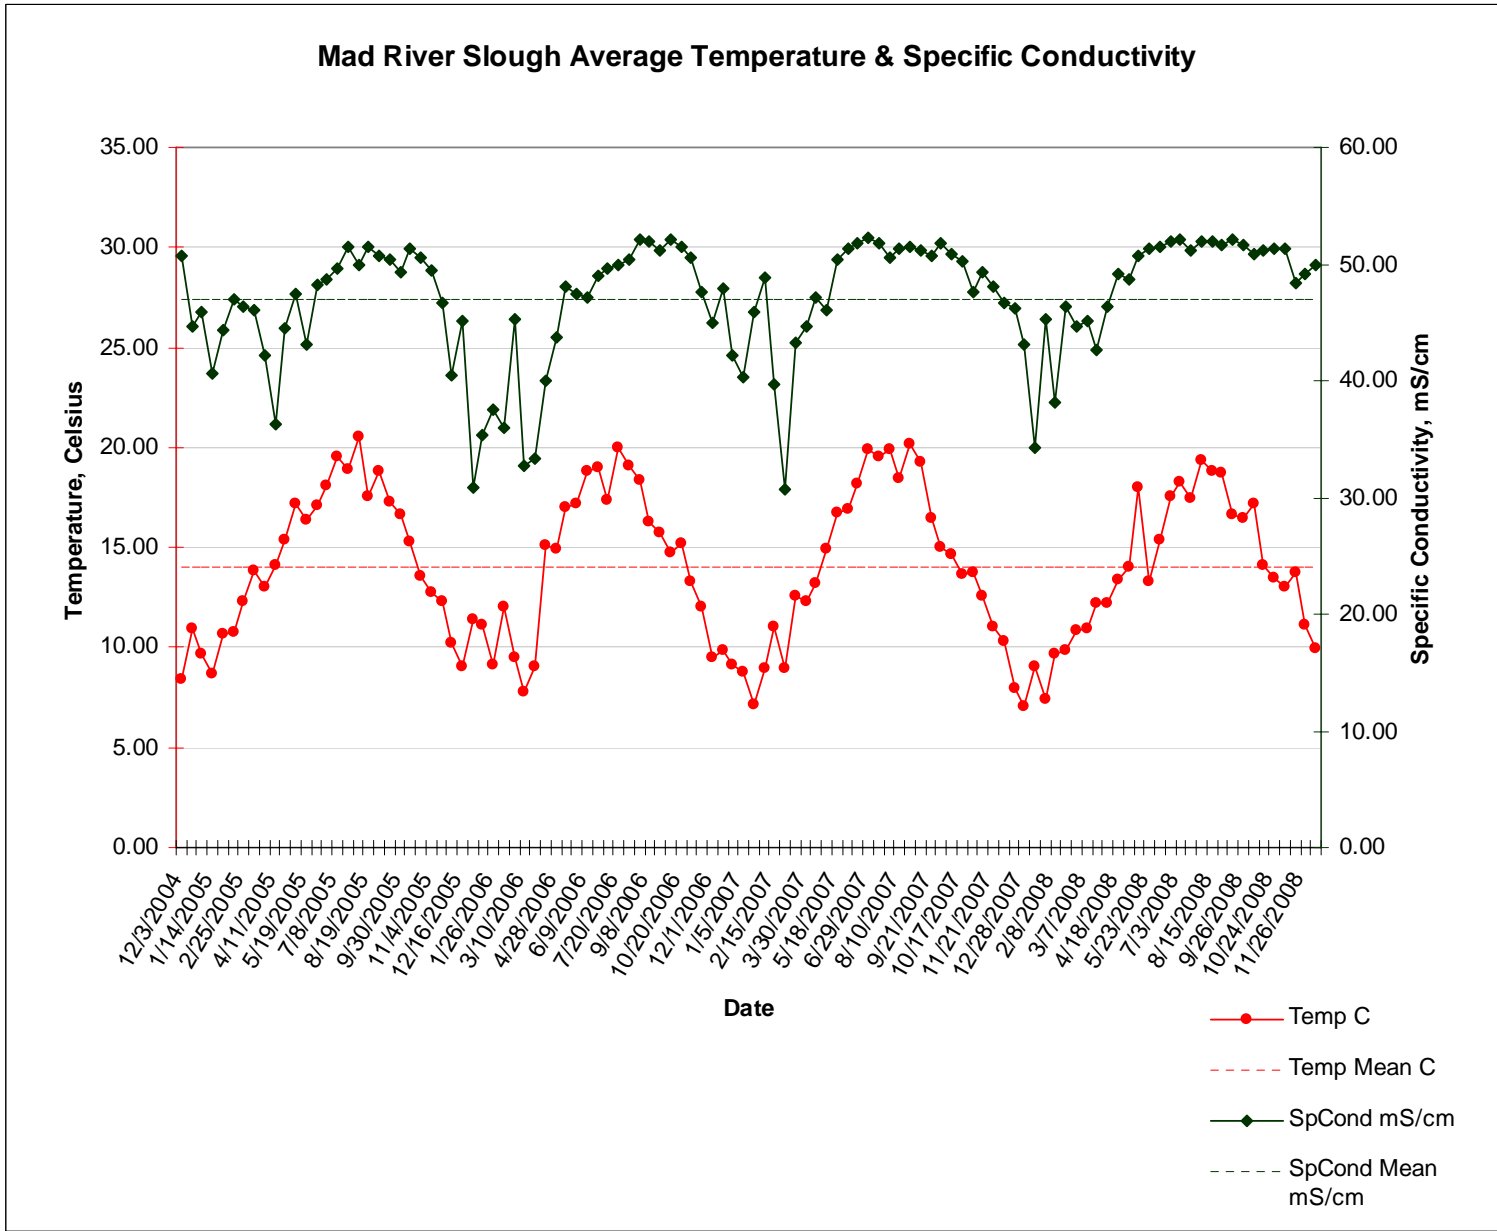

Mad River Slough Water Quality Figures, Data Collected Dec 2004 – present

Mad River Slough Water Quality Figures, Data Collected Dec 2004 – present

Mad River Slough Water Quality Figures, Data Collected Dec 2004 – present