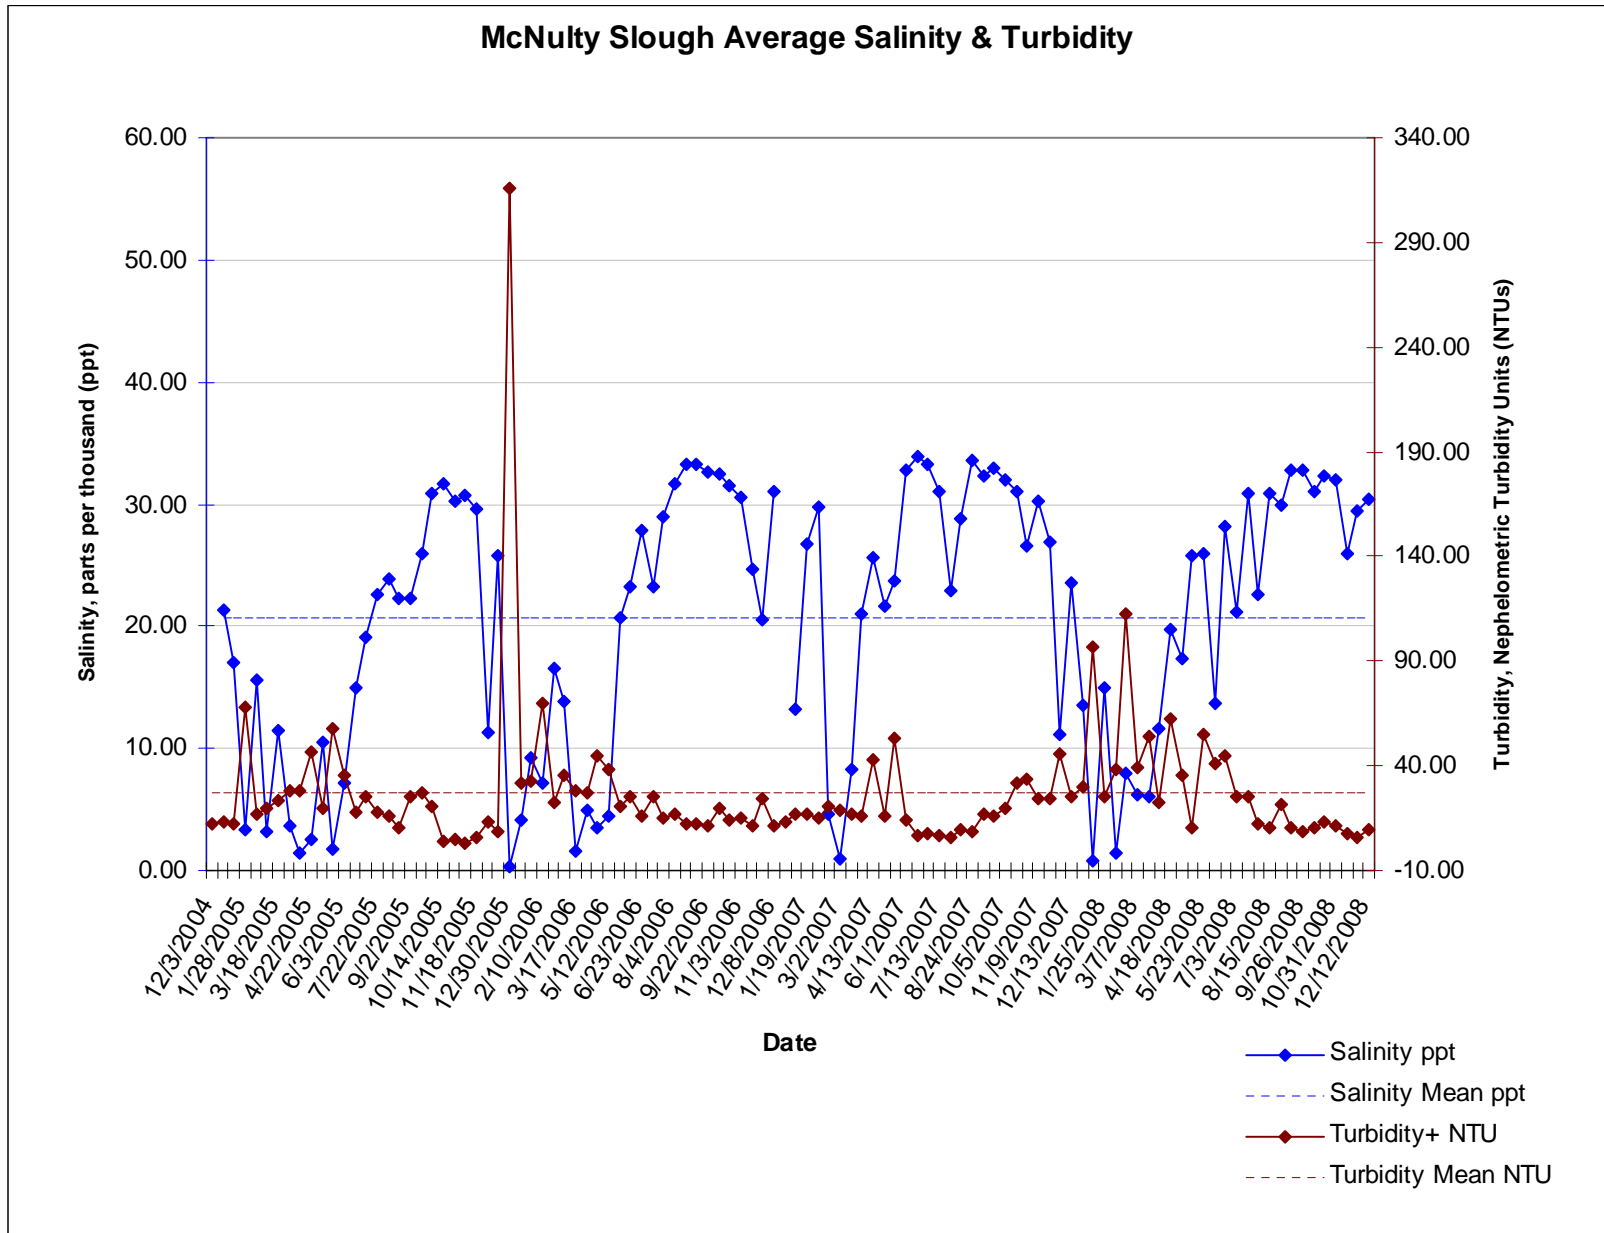

McNulty Slough Water Quality Figures, Data Collected Dec 2004 – present

McNulty Slough Water Quality Figures, Data Collected Dec 2004 – present

McNulty Slough Water Quality Figures, Data Collected Dec 2004 – present