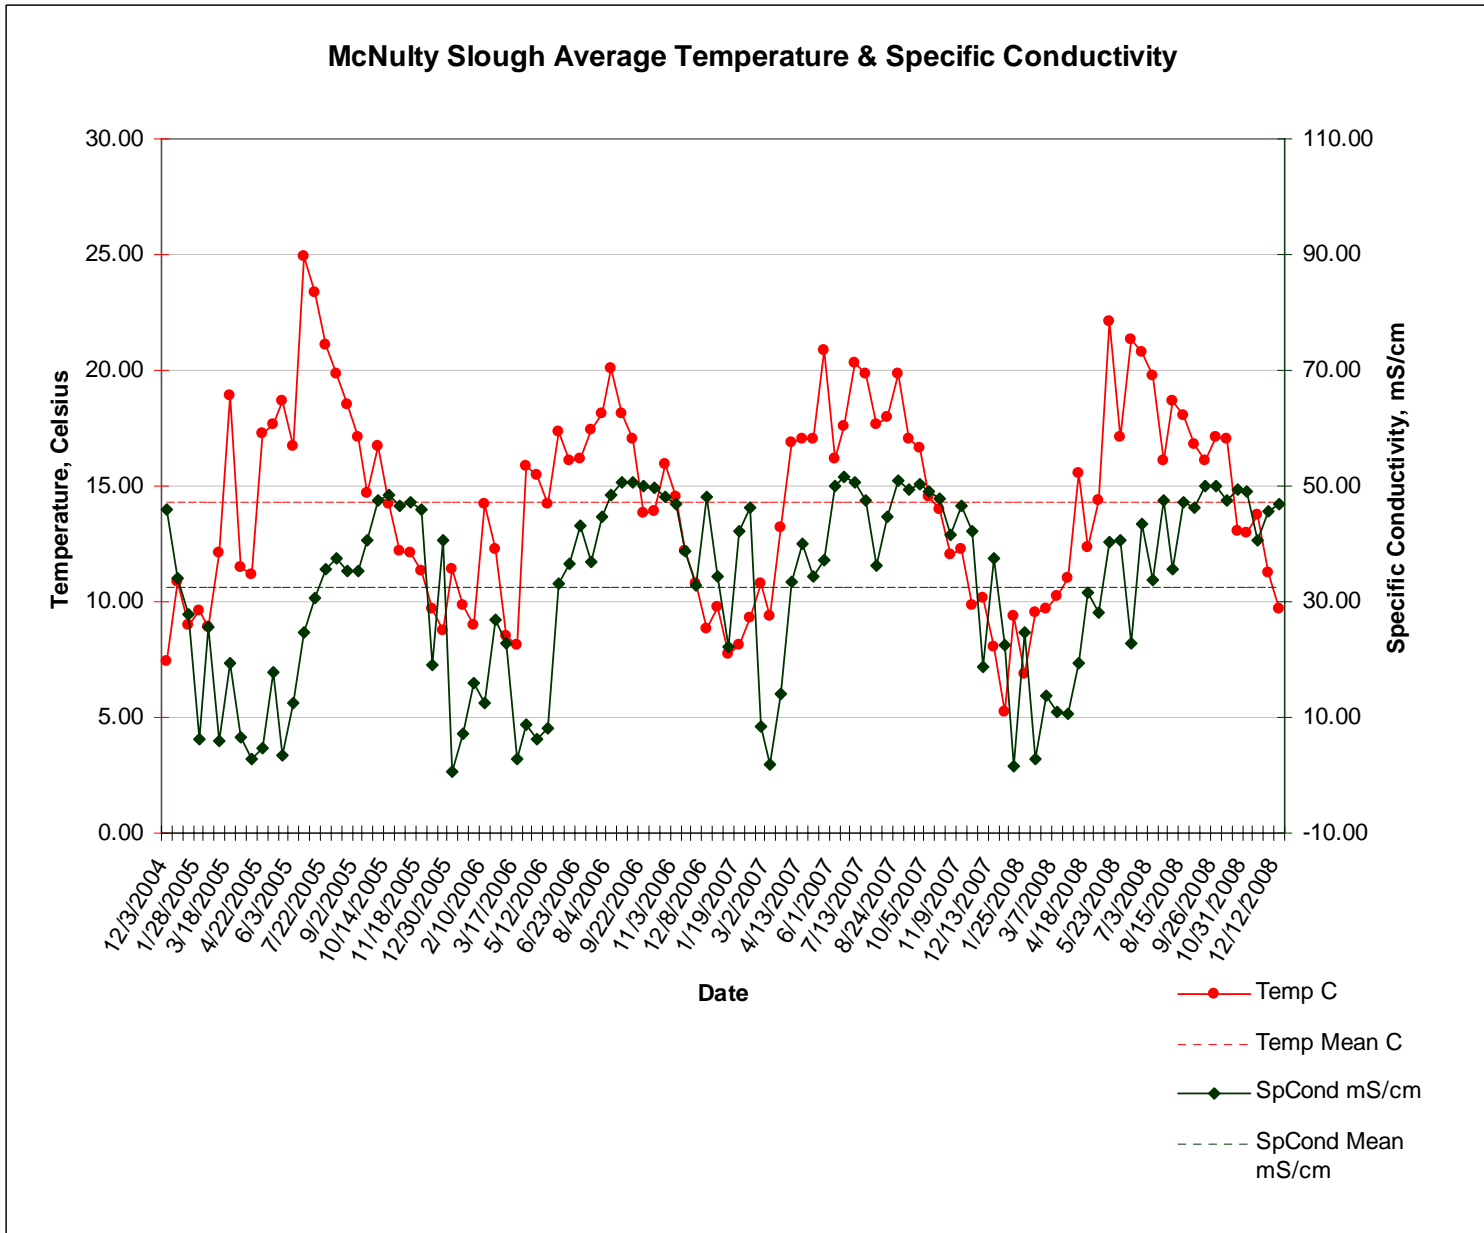

McNulty Slough Water Quality Figures, Data Collected Dec 2004 – present

McNulty Slough Water Quality Figures, Data Collected Dec 2004 – present

McNulty Slough Water Quality Figures, Data Collected Dec 2004 – present