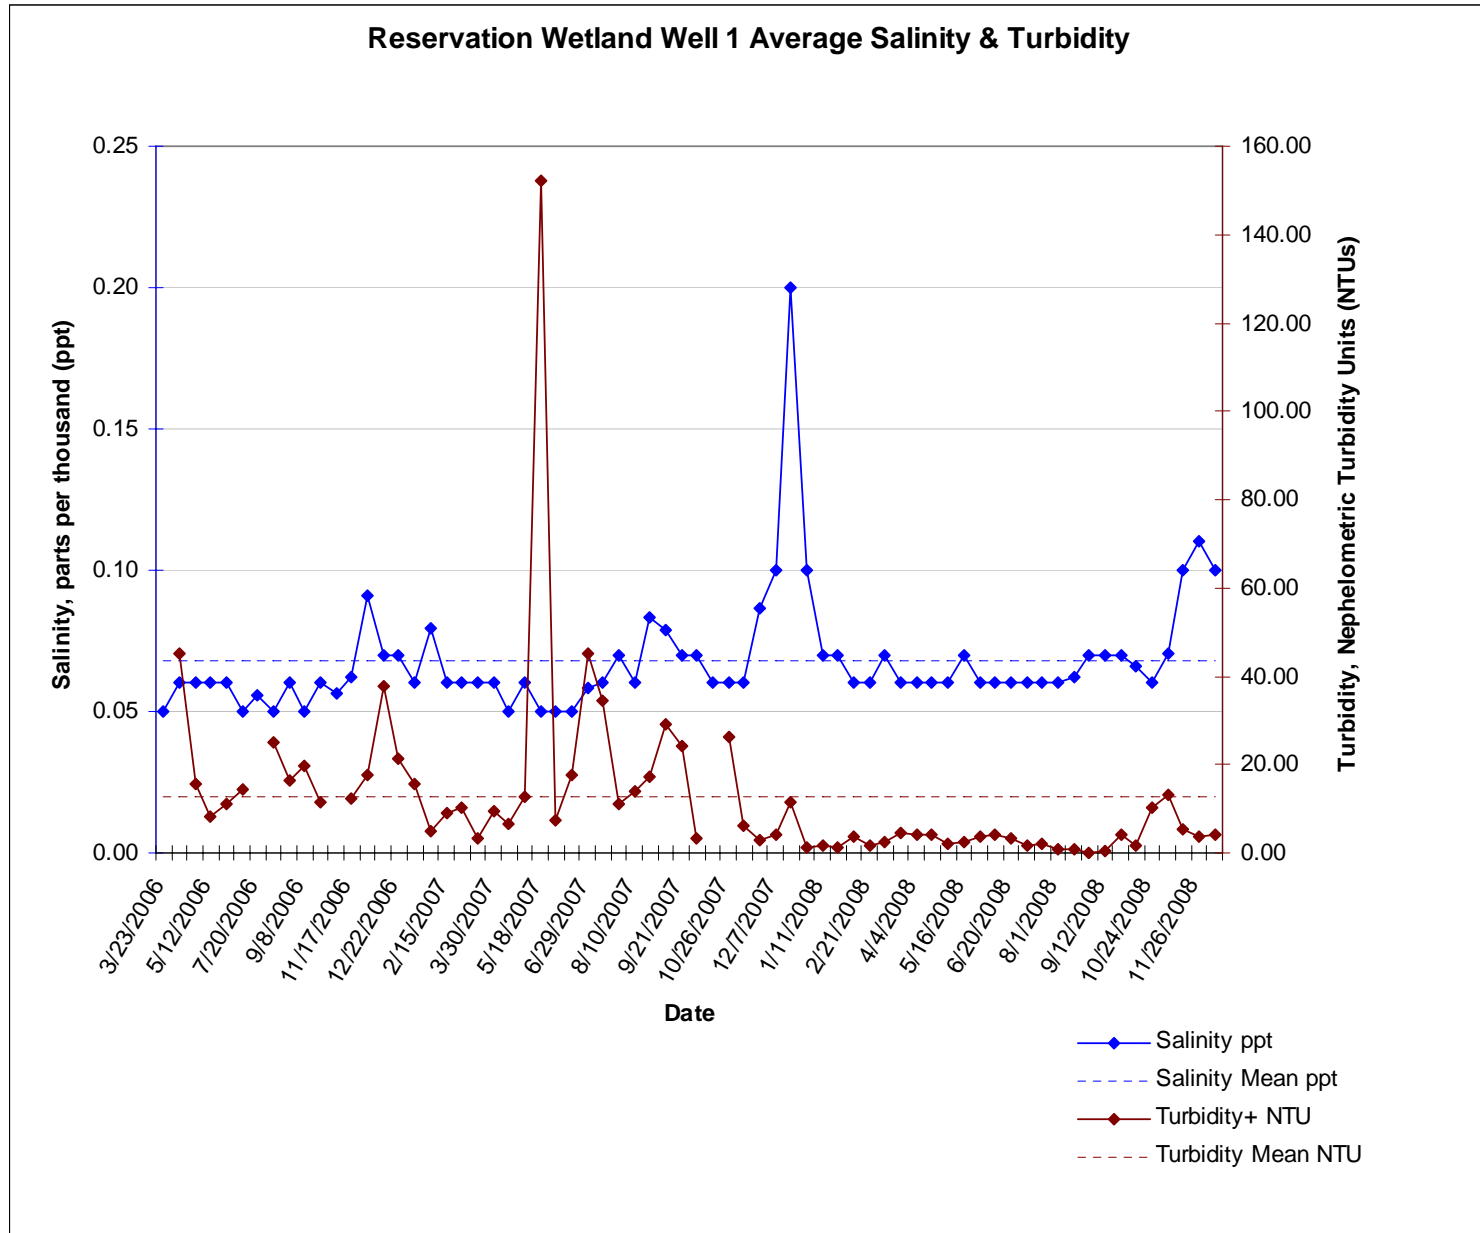

Reservation Wetland Water Quality Figures, Well #1, Data Collected Mar 2006 – present

Reservation Wetland Water Quality Figures, Well #1, Data Collected Mar 2006 – present

Reservation Wetland Water Quality Figures, Well #1, Data Collected Mar 2006 – present