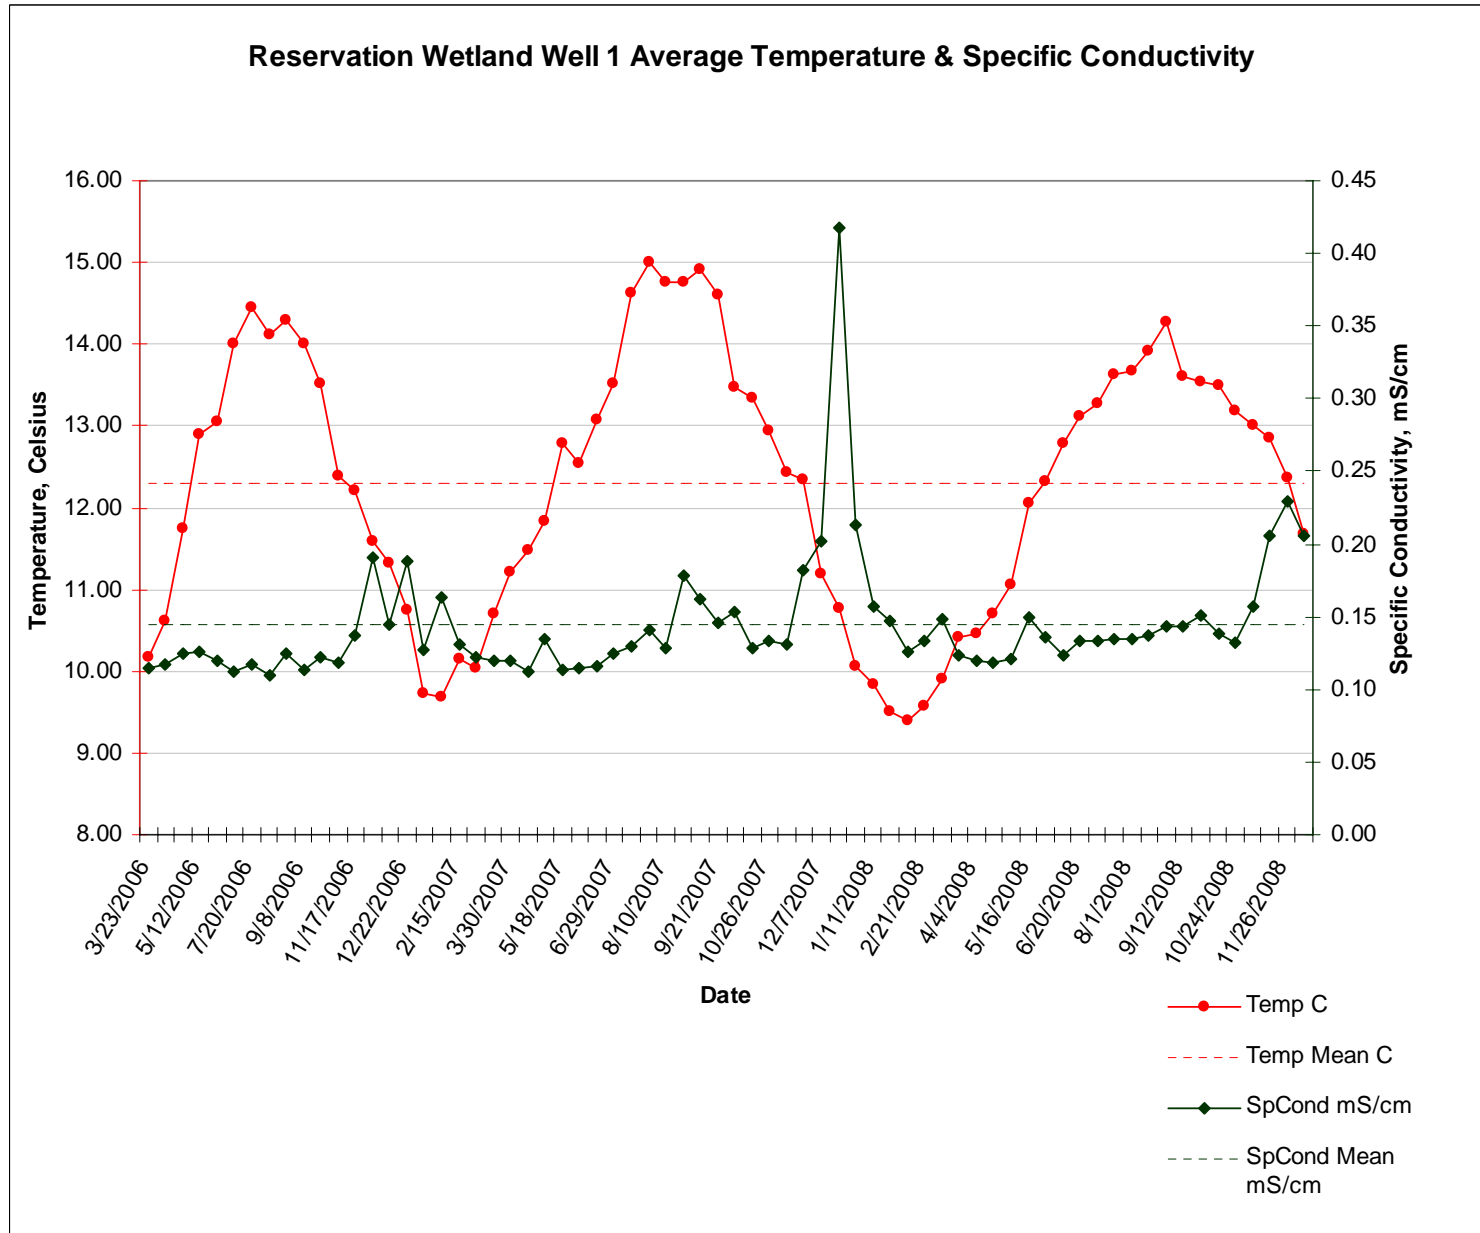

Reservation Wetland Water Quality Figures, Well #1, Data Collected Mar 2006 – present

Reservation Wetland Water Quality Figures, Well #1, Data Collected Mar 2006 – present

Reservation Wetland Water Quality Figures, Well #1, Data Collected Mar 2006 – present